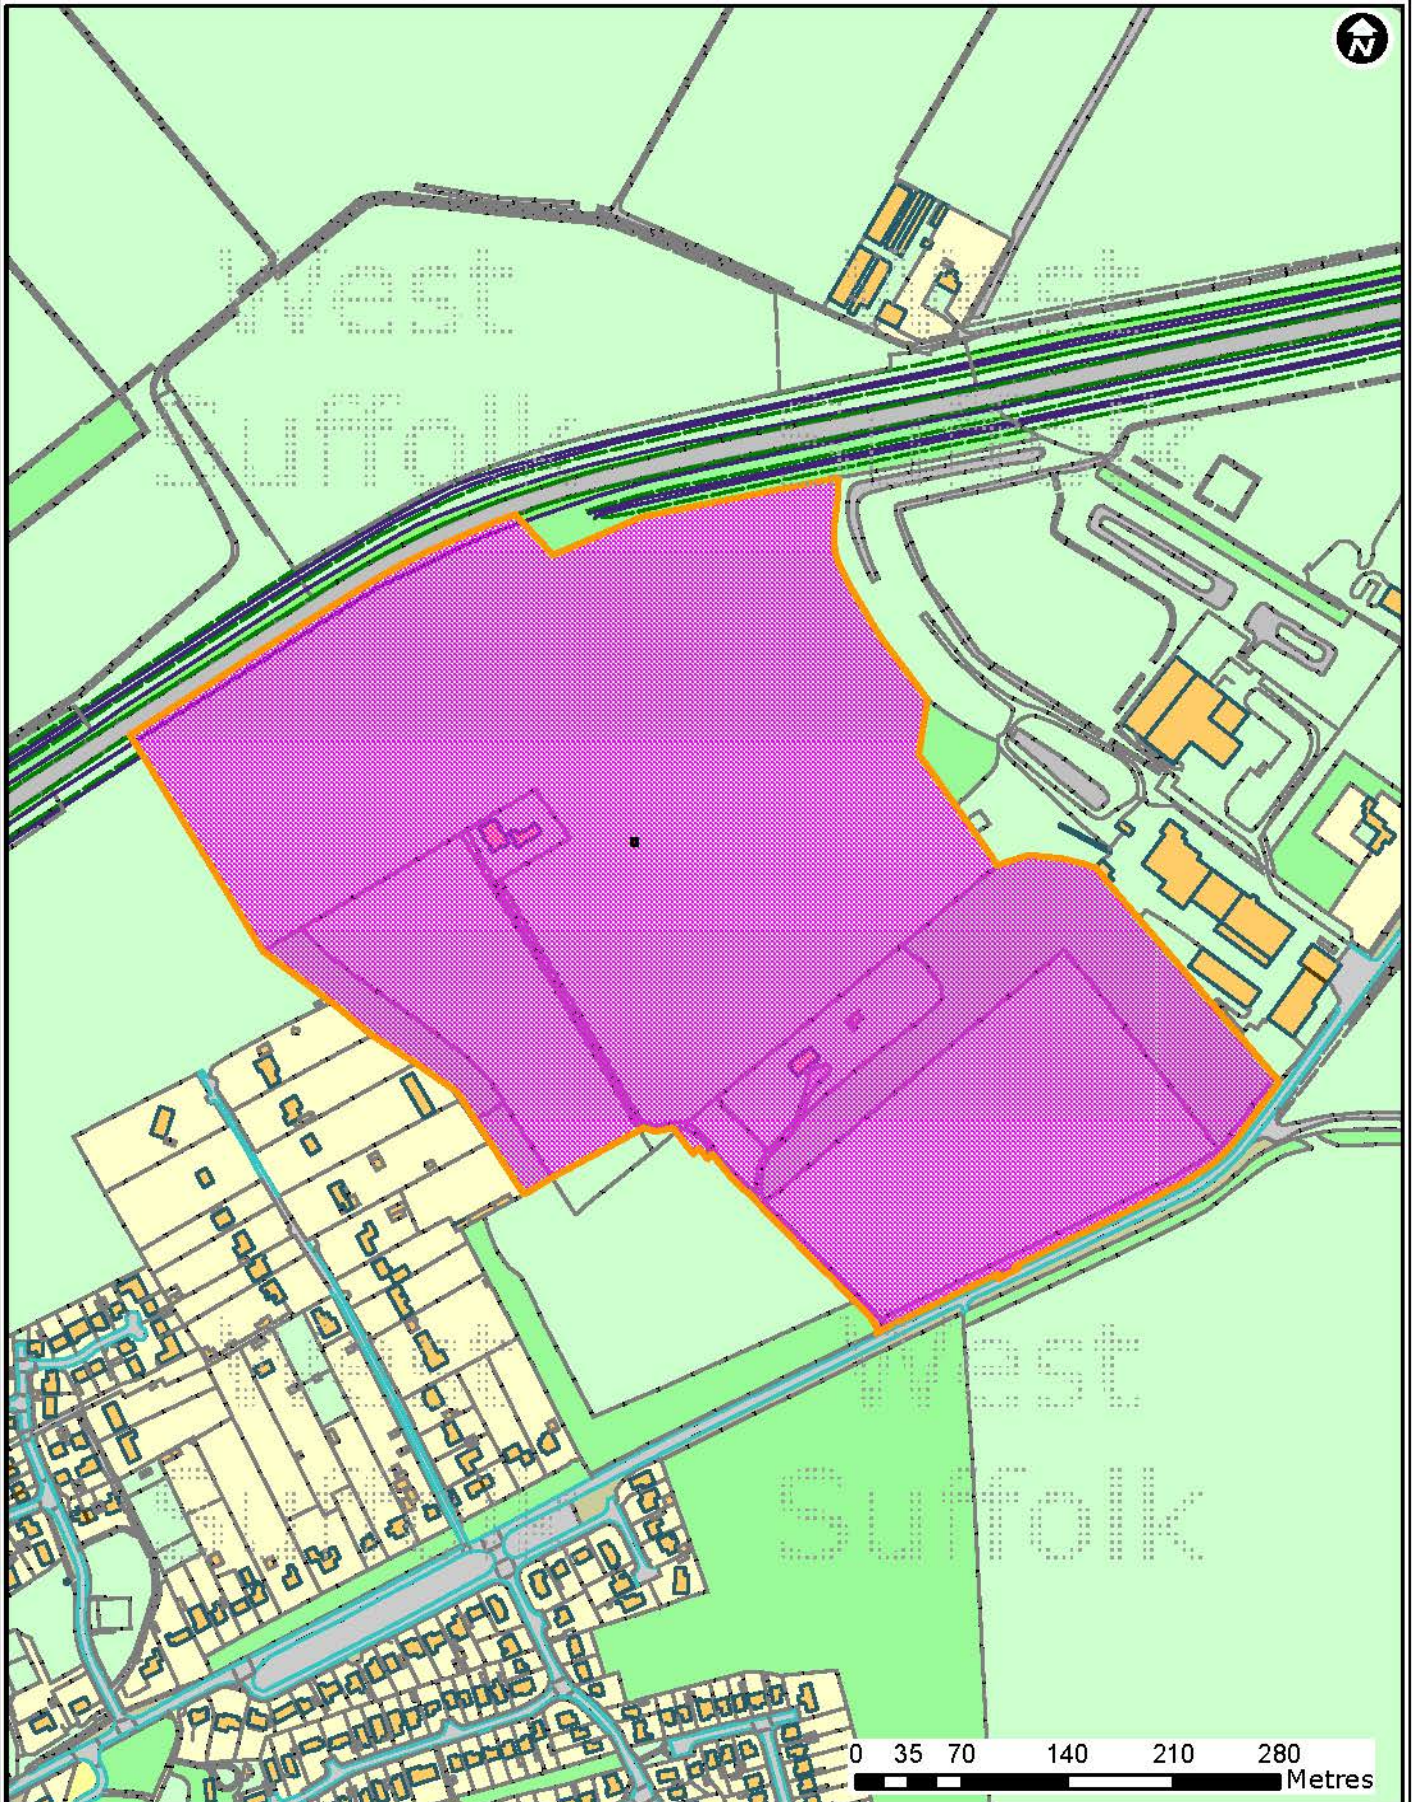

DC/14/2096/HYB

Land North Of Station Road, Station Road, Lakenheath

Forest Heath • St Edmundsbury

West Suffolk
working together

© Crown Copyright and database rights 2016 OS 100019675/100023282. You are not permitted to copy, sub-license, distribute or sell any of this data to third parties in any form. Use of this data is subject to terms and conditions. See www.westsuffolk.gov.uk/disclaimer.cfm.

Scale: 1:5,000
Date: 25/05/2017